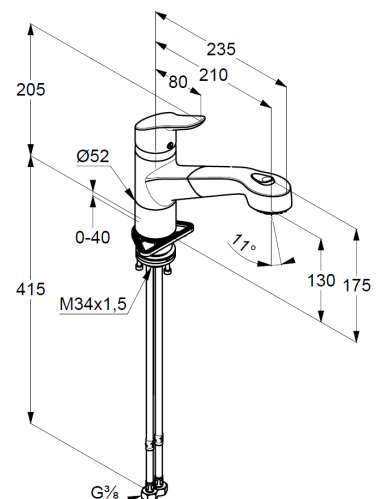

single hole mounted

extractable hand spray

quick connect

open lever, metal

aerator M24

protected against back flow

ceramic cartridge with hotwater safety device

flow rate at 3 bar 9 l/min.

swivel spout (110°)

flexible hoses G $\frac{3}{8}$ DVGW approved

shank-fixing

Produktabbildung/ Product picture

Maßzeichnung/ Dimensional drawing

Durchfluss/ Flow rate