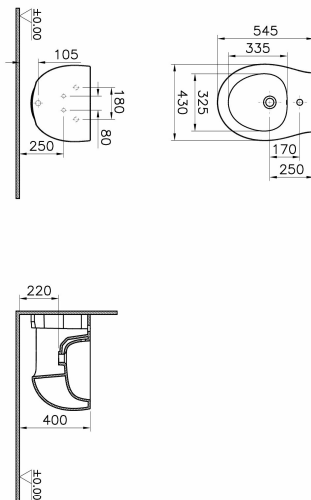

Name	Memoria Wall Hung Bidet
Collection	Memoria
Tap Hole Options	1 Tap Hole
Overflow Hole	No
Certificate	EPD
Color	Matte Black
Designer	Christophe Pillet

Product Code: 5886B483-0288

Description

Tap Hole, Without Overflow Hole

VitrA reserves the right to make changes in products and technical details without prior notice.

All drawings contain the necessary measurements which are subject to standard tolerances. For exact measurements, in particular for customized installation scenarios, it can only be taken from the finished ceramic product.