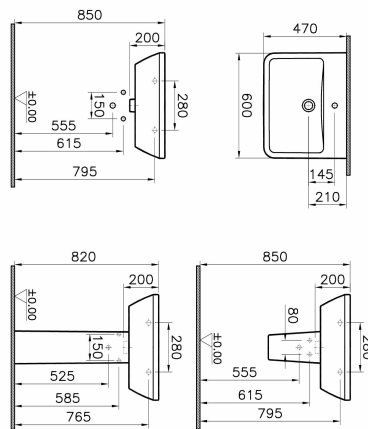

Name	Integra Standard Washbasin
Collection	Integra
Color	White
Certificate	CE
Certificate	EPD
Designer	VitrA Design Team
Tap Hole Options	Middle Tap Hole
Overflow Hole	Yes
Soft close	No

Product Code: 7050B003-0001

Description

With Tap Hole, With Overflow Hole, 60 cm, White

VitrA reserves the right to make changes in products and technical details without prior notice.

All drawings contain the necessary measurements which are subject to standard tolerances. For exact measurements, in particular for customized installation scenarios, it can only be taken from the finished ceramic product.