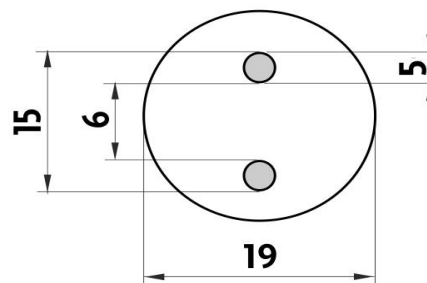

Úchyt pro dávkovač, pohárek, mýdlenku

Samostatný úchyt BORMO pro sklenku, mýdlenku nebo dávkovač.

Holder for soap dispenser, cup and soap dish
Individual holder for glass cup, soap dish or soap dispenser, series BORMO.

Náhradní díly / Spare parts

montáž / installation :

montážní konzole / installation bracket :