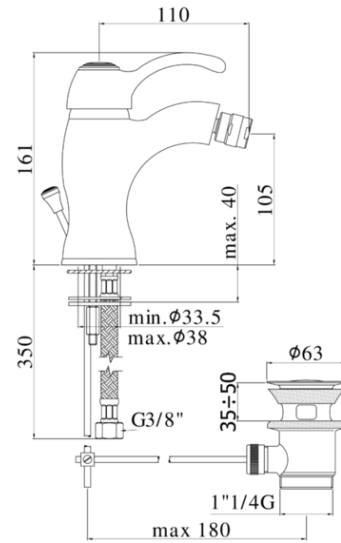

flavia-giorgia

- Bidet mixer complete with:
- with swivel joint and aerator M24x1
- set of 2 stainless steel hoses 3/8"G

- Bidet mixer complete with:
- with swivel joint and aerator M24x1
- set of 2 stainless steel hoses 3/8"G

FA 135 .. / GI 135 ..

- CR - Chrome | Chrome
- CO - Chrome + gold finish | Chrome + gold finish
- BR - Bronze | Bronze
- RM - Copper | Copper

ARTICOLO ARTICLE

FA 135 .. / GI 135 ..

- with 1"1/4G pop up waste
- with 1"1/4G pop up waste