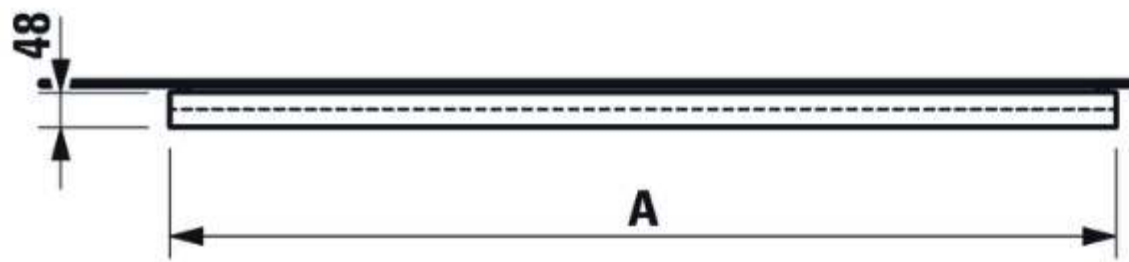

Optional: light element horizontal / vertical

A / mm	
1200	Frame 25 light element 4 4752.1,4752.2
1300	Frame 25 light element 4 4753.1,4753.2