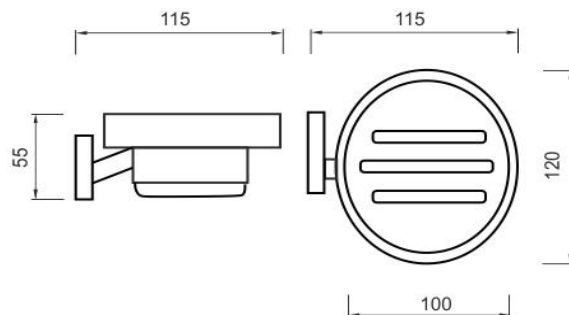

KE 22059K-26

Keira

Mýdlenka

Mýdlenka. Nádobka keramická.

Soap dish

Soap dish. Ceramic container. The glue MAMUT is not included in the package. It can be bought in addition under the code 35003TU. One tube of the glue is enough for 8-10 holders.

Náhradní díly / Spare parts

1059PA

Mýdlenka keramická
Ceramic soap dish

KE 22050X-26

Samostatný úchyt KEIRA
0

montáž / installation :

montážní konzole / installation bracket :

materiál - úprava (barva) / material - surface finish (colour) :
pochromovaná mosaz-chrom
chrome plated brass-chrome