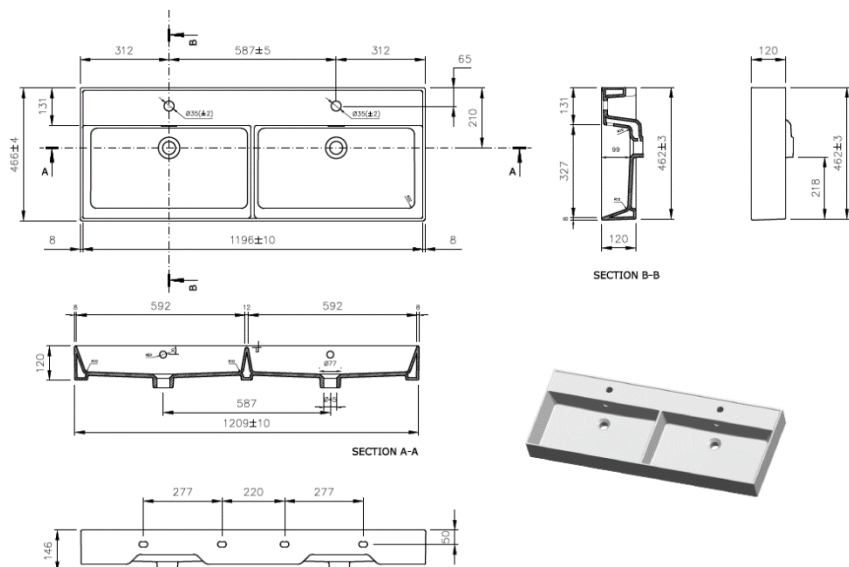

SATINF212046BKM

Countertop/Wall Mounted
With 2 holes for mixer
and overflow

Product description

Weight: 32,9 Kg

Color: black

Surface finish: matt

Brand: SAT

EAN: 8592127159256