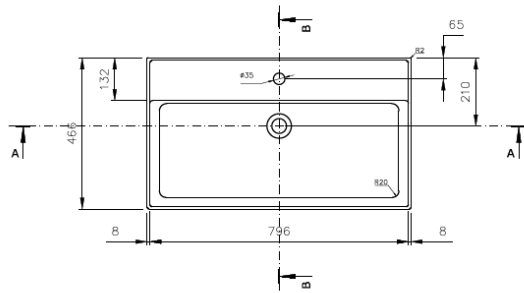

SATINF8046

Countertop/Wall Mounted
With hole for mixer and overflow

Product description

Weight: 21,9 Kg

Color: white

Surface finish: glossy

Brand: SAT

EAN: 8592127159287