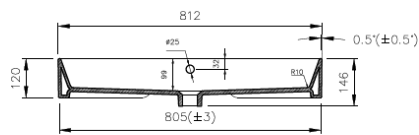

SATINF8046

Countertop/Wall Mounted
With hole for mixer and overflow

Product description

Weight: 21,9 Kg

Color: white

Surface finish: glossy

Brand: SAT

EAN: 8592127159287