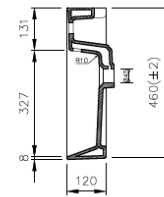

SATINF8046

Countertop/Wall Mounted
With hole for mixer and overflow

Product description

Weight: 21,9 Kg

Color: white

Surface finish: glossy

Brand: SAT

EAN: 8592127159287