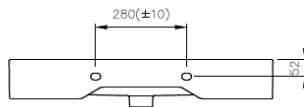

SATINF8046

Countertop/Wall Mounted
With hole for mixer and overflow

Product description

Weight: 21,9 Kg

Color: white

Surface finish: glossy

Brand: SAT

EAN: 8592127159287