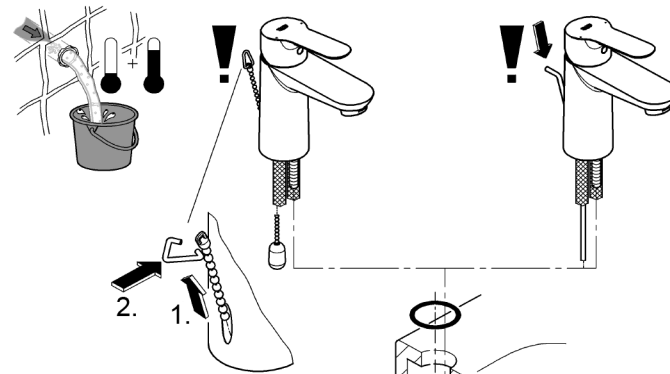

23 328

23 330

23 331

i
3 bar:
5 l/min