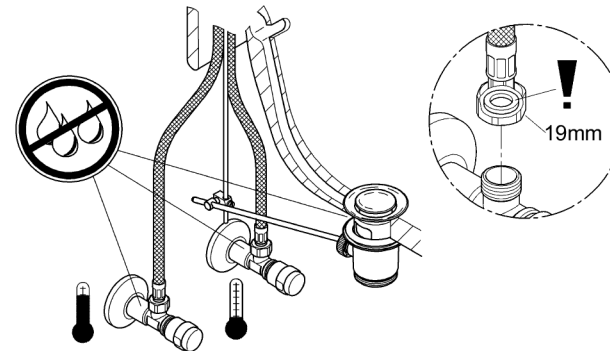

23 328

23 330

23 331

i
3 bar:
5 l/min