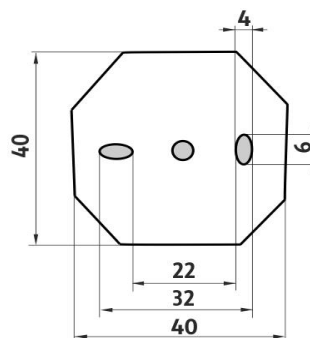

Samotný úchyt WC kartáče

Samostatný úchyt toaletního WC kartáče.

Individual toilet brush holder

Individual toilet brush holder. The glue MAMUT is not included in the package. It can be bought in addition under the code 35003TU. One tube of the glue is enough for 8-10 holders.

Náhradní díly / Spare parts

montáž / installation :

montážní konzole / installation bracket :